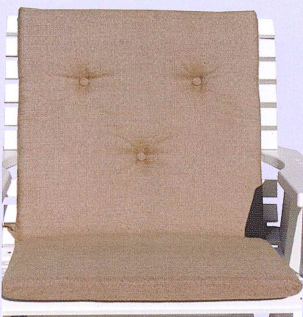

The top of the bench folds down for a quick picnic table

TB6027 5' Table Bench
Weatheredwood on Black

5' Table Bench Set
Shown in Cedar

CLI778 Chaise Lounge
Shown in Weatheredwood on
Tudor Brown

Adirondack Dining
Chair Cushion
Shown in
Peyton Granite

Mission Chair
Cushion
Shown in
Harwood Crimson

2' Adirondack Cushion
Shown in
Harwood Crimson

2' High Curve Back
Cushion
Shown in
Foster Metallic

2' Rollback Cushion
Shown in Linen
Sesame Tan

4' Flat Seat Cushion
Shown in
Brannon Redwood

Upholstered Furniture with Quality Sunbrella Fabric... Suitable for outdoor living

UPHS72 6' Upholstered Sofa

Quality-made Sunbrella® fabric is the leading premium fabric for outdoor furniture.

10 Stylish Fabrics To Choose From