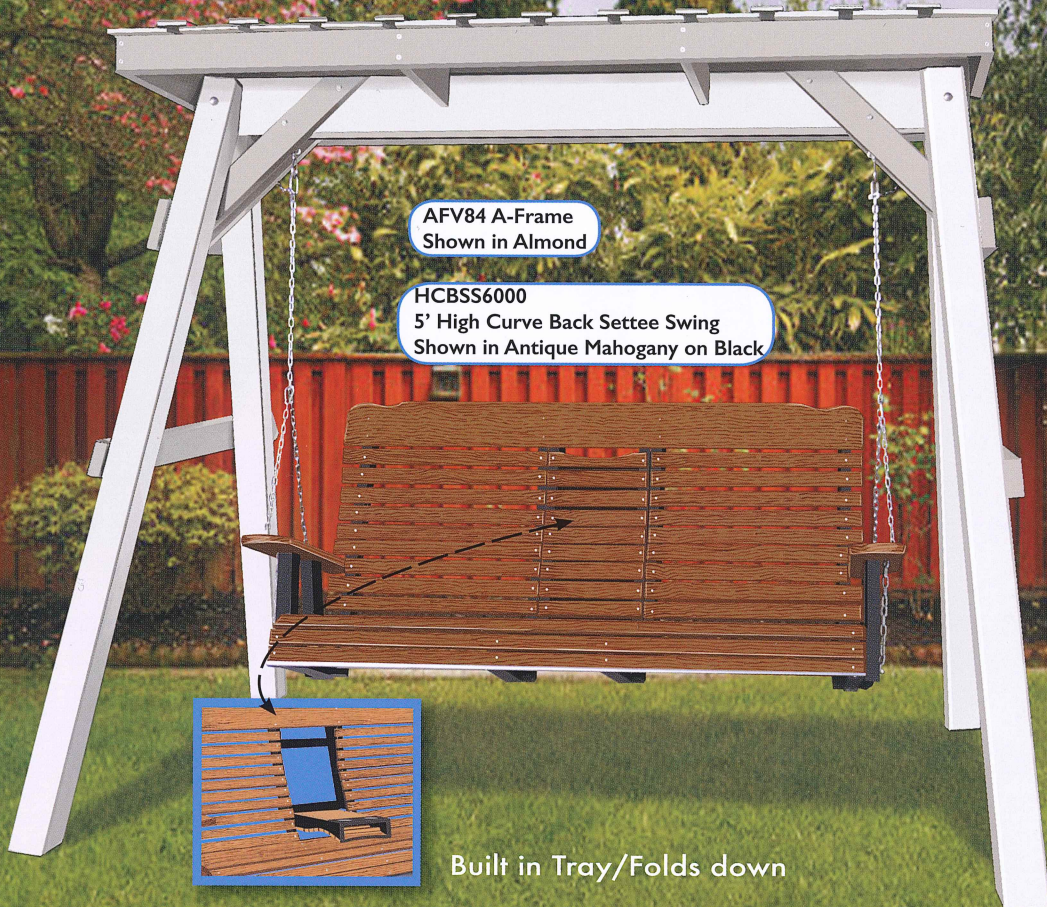

GB2400 2' Garden Bench
Shown in Weatheredwood

MR2200 Mission Rocker
Shown in Light Gray on Dark Gray

ADIROCKER Adirondack Rocker
Shown in Cherry on Black

*Relax, swing and enjoy your summer
in these maintenance free poly swings*

RBS4800 4' Rollback Swing
Shown in Cherry

RBS6000 5' Rollback Swing
Shown in Weatheredwood on Cherry

AHBS4800 4' Adirondack Swing
Shown in Green

AHBSS6000 5' Adirondack Settee Swing
Shown in Weatheredwood on Green

Built in Tray/Folds down

AFROOF4886 A-Frame Roof
Shown in Weathered Wood

AFV84 A-Frame
Shown in Almond

HCBS6000
5' High Curve Back Settee Swing
Shown in Antique Mahogany on Black

Built in Tray/Folds down

Balcony Chair Set
Shown in Weatheredwood
on Tudor Brown

Balcony Chair
*Umbrella not included

ATTBAL Attachment Table (optional)
Shown in Weatheredwood
on Tudor Brown

Balcony Chairs are now available boxed in kit form,
taking up much less space for delivery.
**Please advise when ordering.