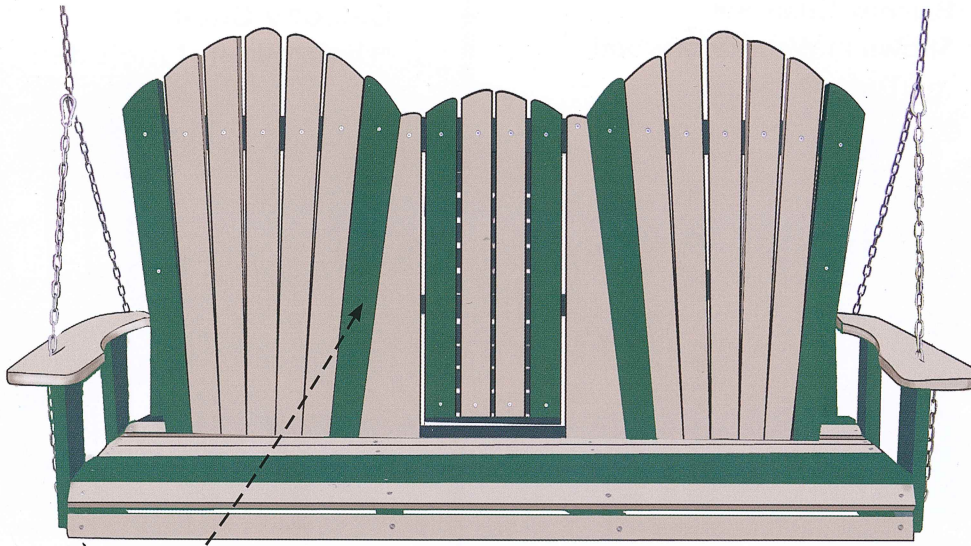

RBL4800 4' Rollback Loveseat
Shown in Antique Mahogany on Black

RBGS6000 5' Settee Glider
Shown in Light Gray on Red

GB4800 4' Garden Bench
Shown in Weatheredwood on
Tudor Brown

Available but not shown:
GB6000 5' Garden Bench

GB2400 2' Garden Bench
Shown in Weatheredwood

MR2200 Mission Rocker
Shown in Light Gray on Dark Gray

ADIROCKER Adirondack Rocker
Shown in Cherry on Black

*Relax, swing and enjoy your summer
in these maintenance free poly swings*

RBS4800 4' Rollback Swing
Shown in Cherry

RBS6000 5' Rollback Swing
Shown in Weatheredwood on Cherry

AHBS4800 4' Adirondack Swing
Shown in Green

AHBSS6000 5' Adirondack Settee Swing
Shown in Weatheredwood on Green