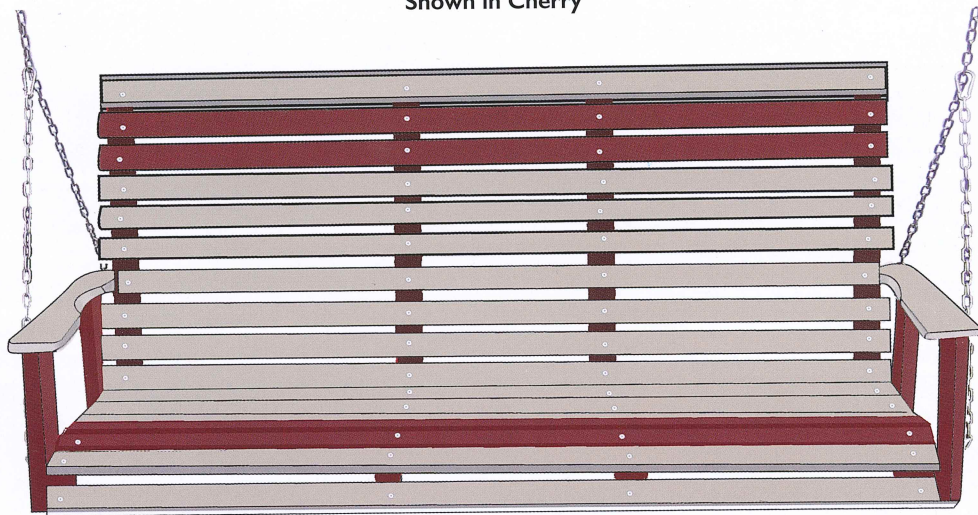

RBS6000 5' Rollback Swing
Shown in Weatheredwood on Cherry