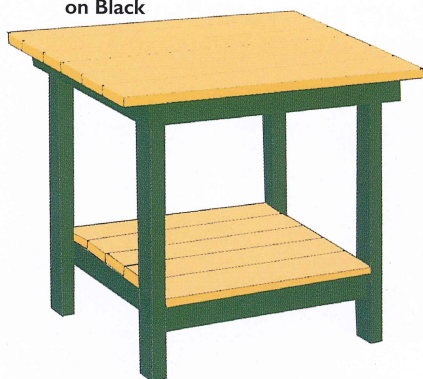

ET2017 End Table
Shown in Lemon Yellow
on Green (solid)