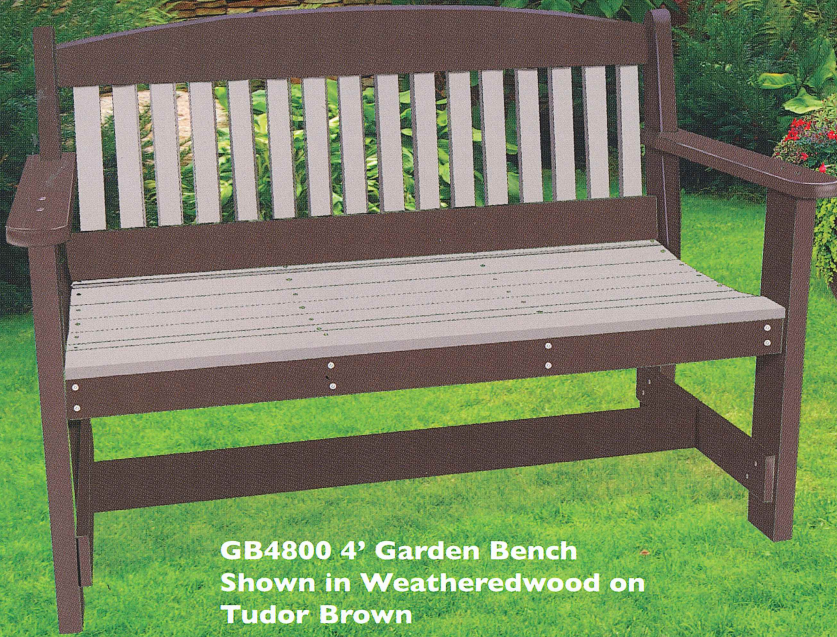

HCBC2400 2' Chair
Shown in Antique Mahogany on Black

ROLLBACK CHAIRS • GLIDERS

RBG2400 2' Rollback Glider
Shown in White

RBG4800 4' Rollback Glider
Shown in Antique Mahogany on Tudor Brown

RBC2400 2' Rollback Chair
Shown in Driftwood on Dark Gray

RBL4800 4' Rollback Loveseat
Shown in Antique Mahogany on Black

RBGS6000 5' Settee Glider
Shown in Light Gray on Red

GB4800 4' Garden Bench
Shown in Weatheredwood on
Tudor Brown

Available but not shown:
GB6000 5' Garden Bench