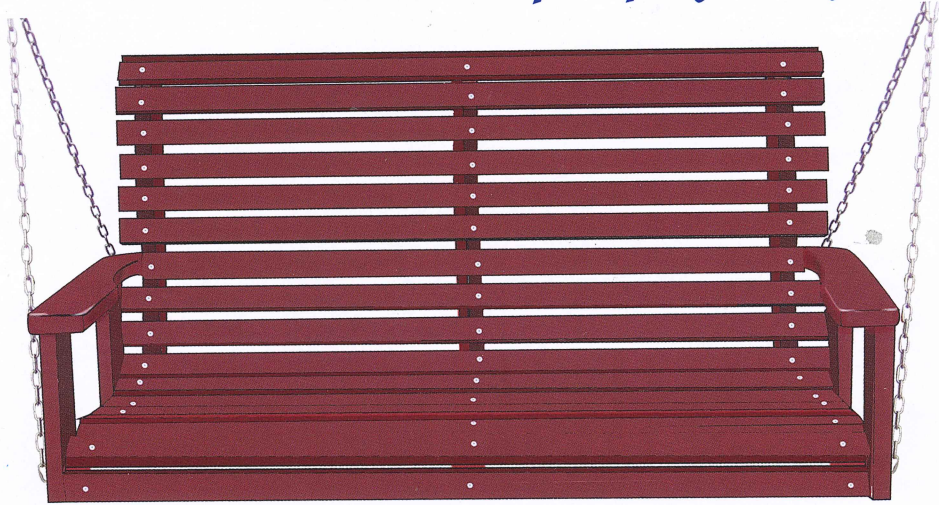

RBL4800 4' Rollback Loveseat
Shown in Antique Mahogany on Black

RBGS6000 5' Settee Glider
Shown in Light Gray on Red

GB4800 4' Garden Bench
Shown in Weatheredwood on
Tudor Brown

Available but not shown:
GB6000 5' Garden Bench

GB2400 2' Garden Bench
Shown in Weatheredwood

MR2200 Mission Rocker
Shown in Light Gray on Dark Gray

ADIROCKER Adirondack Rocker
Shown in Cherry on Black

*Relax, swing and enjoy your summer
in these maintenance free poly swings*