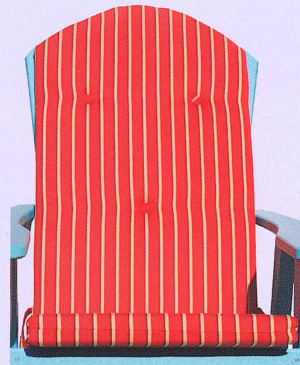

2' Adirondack Cushion
Shown in
Harwood Crimson