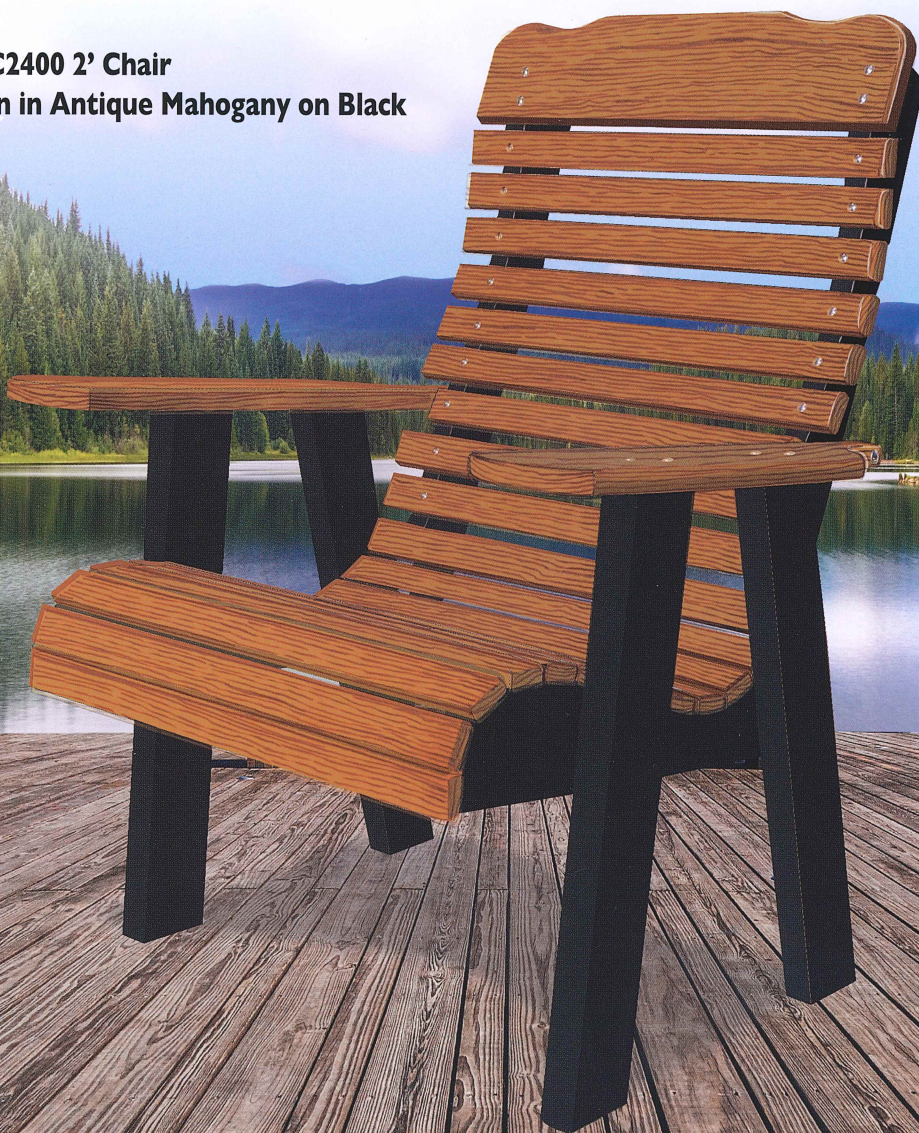

HIGH CURVE BACK

HCBG4800 4' Glider
Shown in Driftwood Gray on Black

HCBGS6000 5' Settee Glider
Shown in Antique Mahogany on White

High Curve Back Also Available:

- HCBG2400..... 2' Glider**
- HCBSG2400..... 2' Swivel Glider**
- HCBL4800 4' Loveseat**
- HCBSB6000..... 5' Settee Bench**
- HCBG6000..... 5' Glider**
- HCBS4800 4' Swing**
- HCBS6000 5' Swing**
- HCBS6000 5' Settee Swing**

HCBC2400 2' Chair
Shown in Antique Mahogany on Black

ROLLBACK CHAIRS • GLIDERS

RBG2400 2' Rollback Glider
Shown in White

RBG4800 4' Rollback Glider
Shown in Antique Mahogany on Tudor Brown

RBC2400 2' Rollback Chair
Shown in Driftwood on Dark Gray