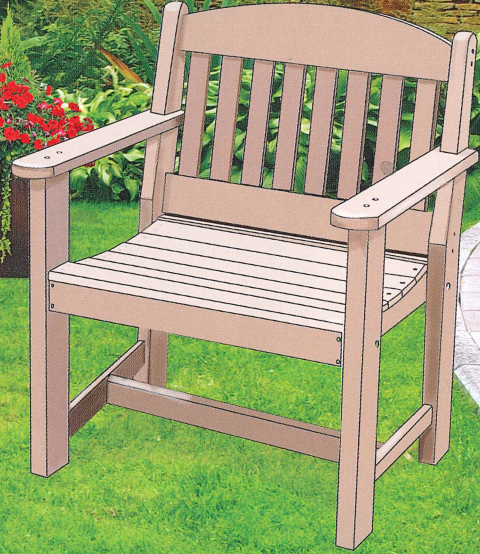

RBL4800 4' Rollback Loveseat
Shown in Antique Mahogany on Black

RBGS6000 5' Settee Glider
Shown in Light Gray on Red

GB4800 4' Garden Bench
Shown in Weatheredwood on
Tudor Brown

Available but not shown:
GB6000 5' Garden Bench

GB2400 2' Garden Bench
Shown in Weatheredwood

MR2200 Mission Rocker
Shown in Light Gray on Dark Gray

ADIROCKER Adirondack Rocker
Shown in Cherry on Black

*Relax, swing and enjoy your summer
in these maintenance free poly swings*