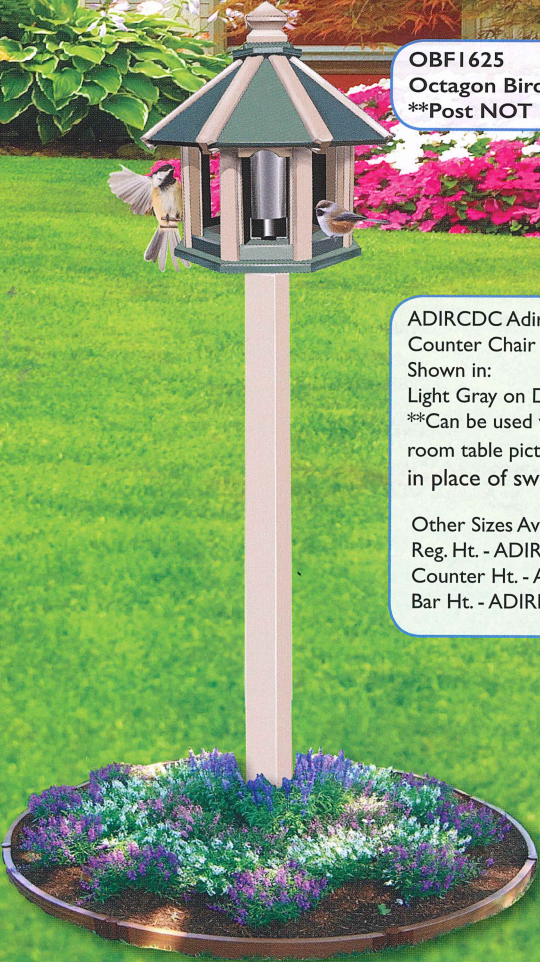

BHT3333 33" Sq. Table BH 40"H
Shown in Cedar on Tudor Brown

*Umbrella not included

WIT3384 7' Walk-In Picnic Table
Shown in Cedar on Black

OBF1625
Octagon Bird Feeder
****Post NOT included**

ADIRCDC Adirondack
Counter Chair
Shown in:
Light Gray on Dk Gray
**Can be used with dining
room table pictured below
in place of swivel chairs

Other Sizes Available:
Reg. Ht. - ADIRDC
Counter Ht. - ADIRCDC
Bar Ht. - ADIRBDC

Tables Available:
Regular Ht. - (RH)
Counter Ht. - (CH)
Bar Ht. - (BH)

NOTE:
Tables have 1 5/8" hole
drilled
in top for umbrella.
Plugs available.