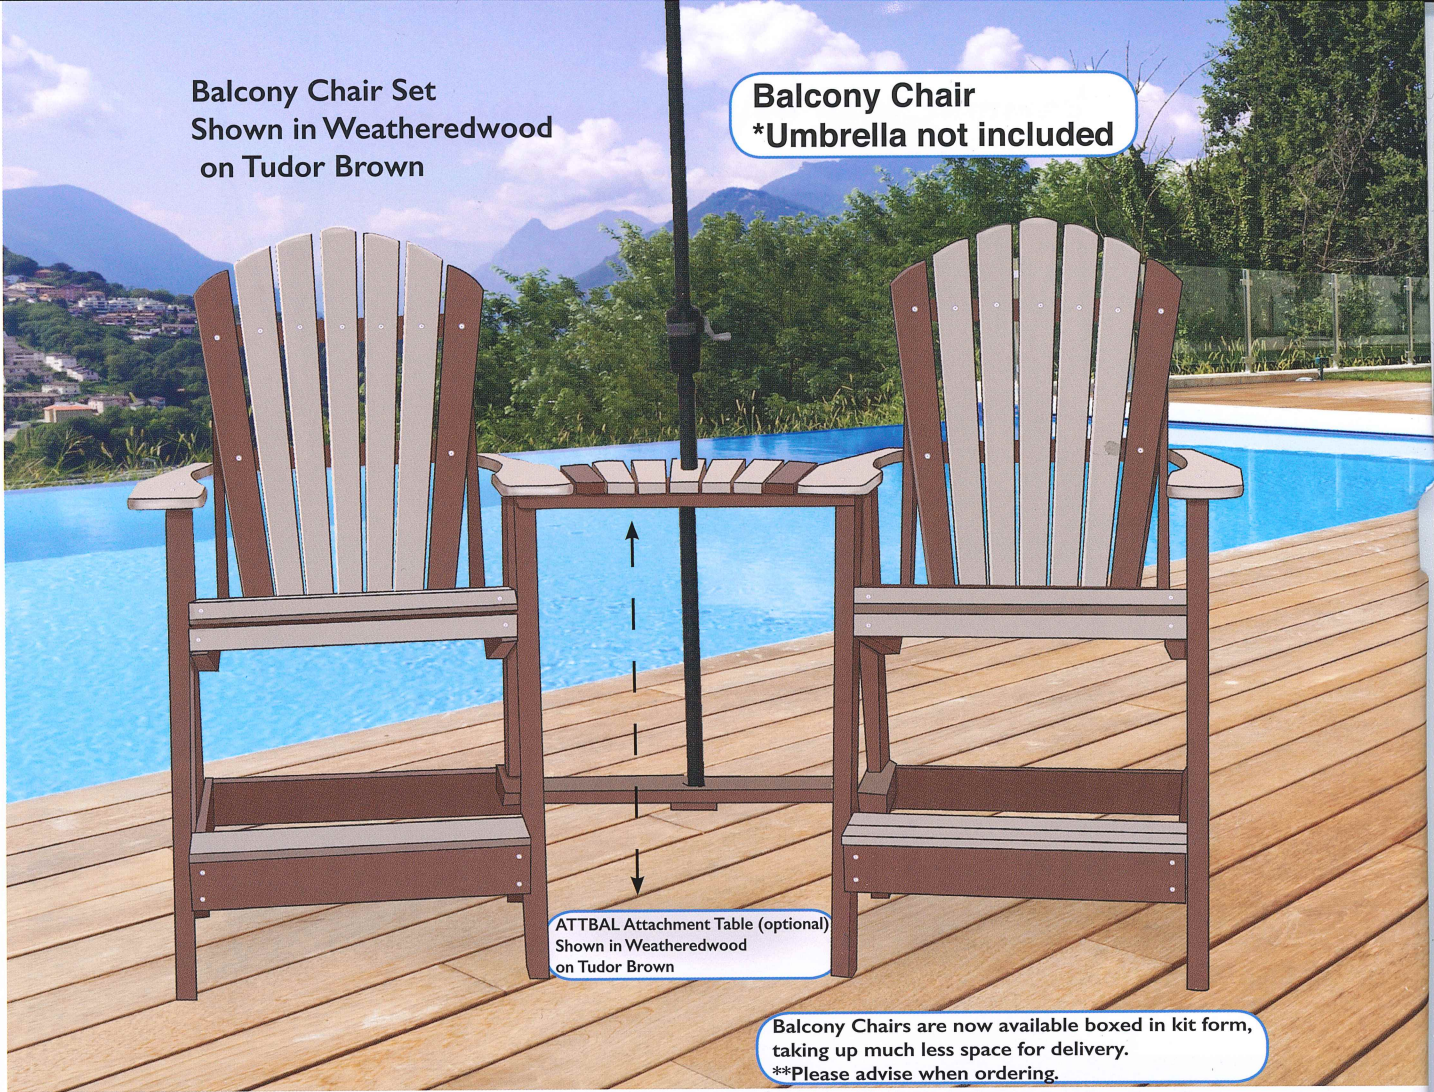

Built in Tray/Folds down

AFROOF4886 A-Frame Roof
Shown in Weathered Wood

AFV84 A-Frame
Shown in Almond

HCBS6000
5' High Curve Back Settee Swing
Shown in Antique Mahogany on Black

Built in Tray/Folds down

Balcony Chair Set
Shown in Weatheredwood
on Tudor Brown

Balcony Chair
*Umbrella not included

ATTBAL Attachment Table (optional)
Shown in Weatheredwood
on Tudor Brown

Balcony Chairs are now available boxed in kit form,
taking up much less space for delivery.
**Please advise when ordering.

BALC122956 Balcony Chair
Shown with optional swing-out cup holder

CF4217 Coffee Table
Shown in Green

OET312217
31" High Oval End Table
Weatheredwood
on Tudor Brown

ET2017 End Table
Shown in Cherry
on Black